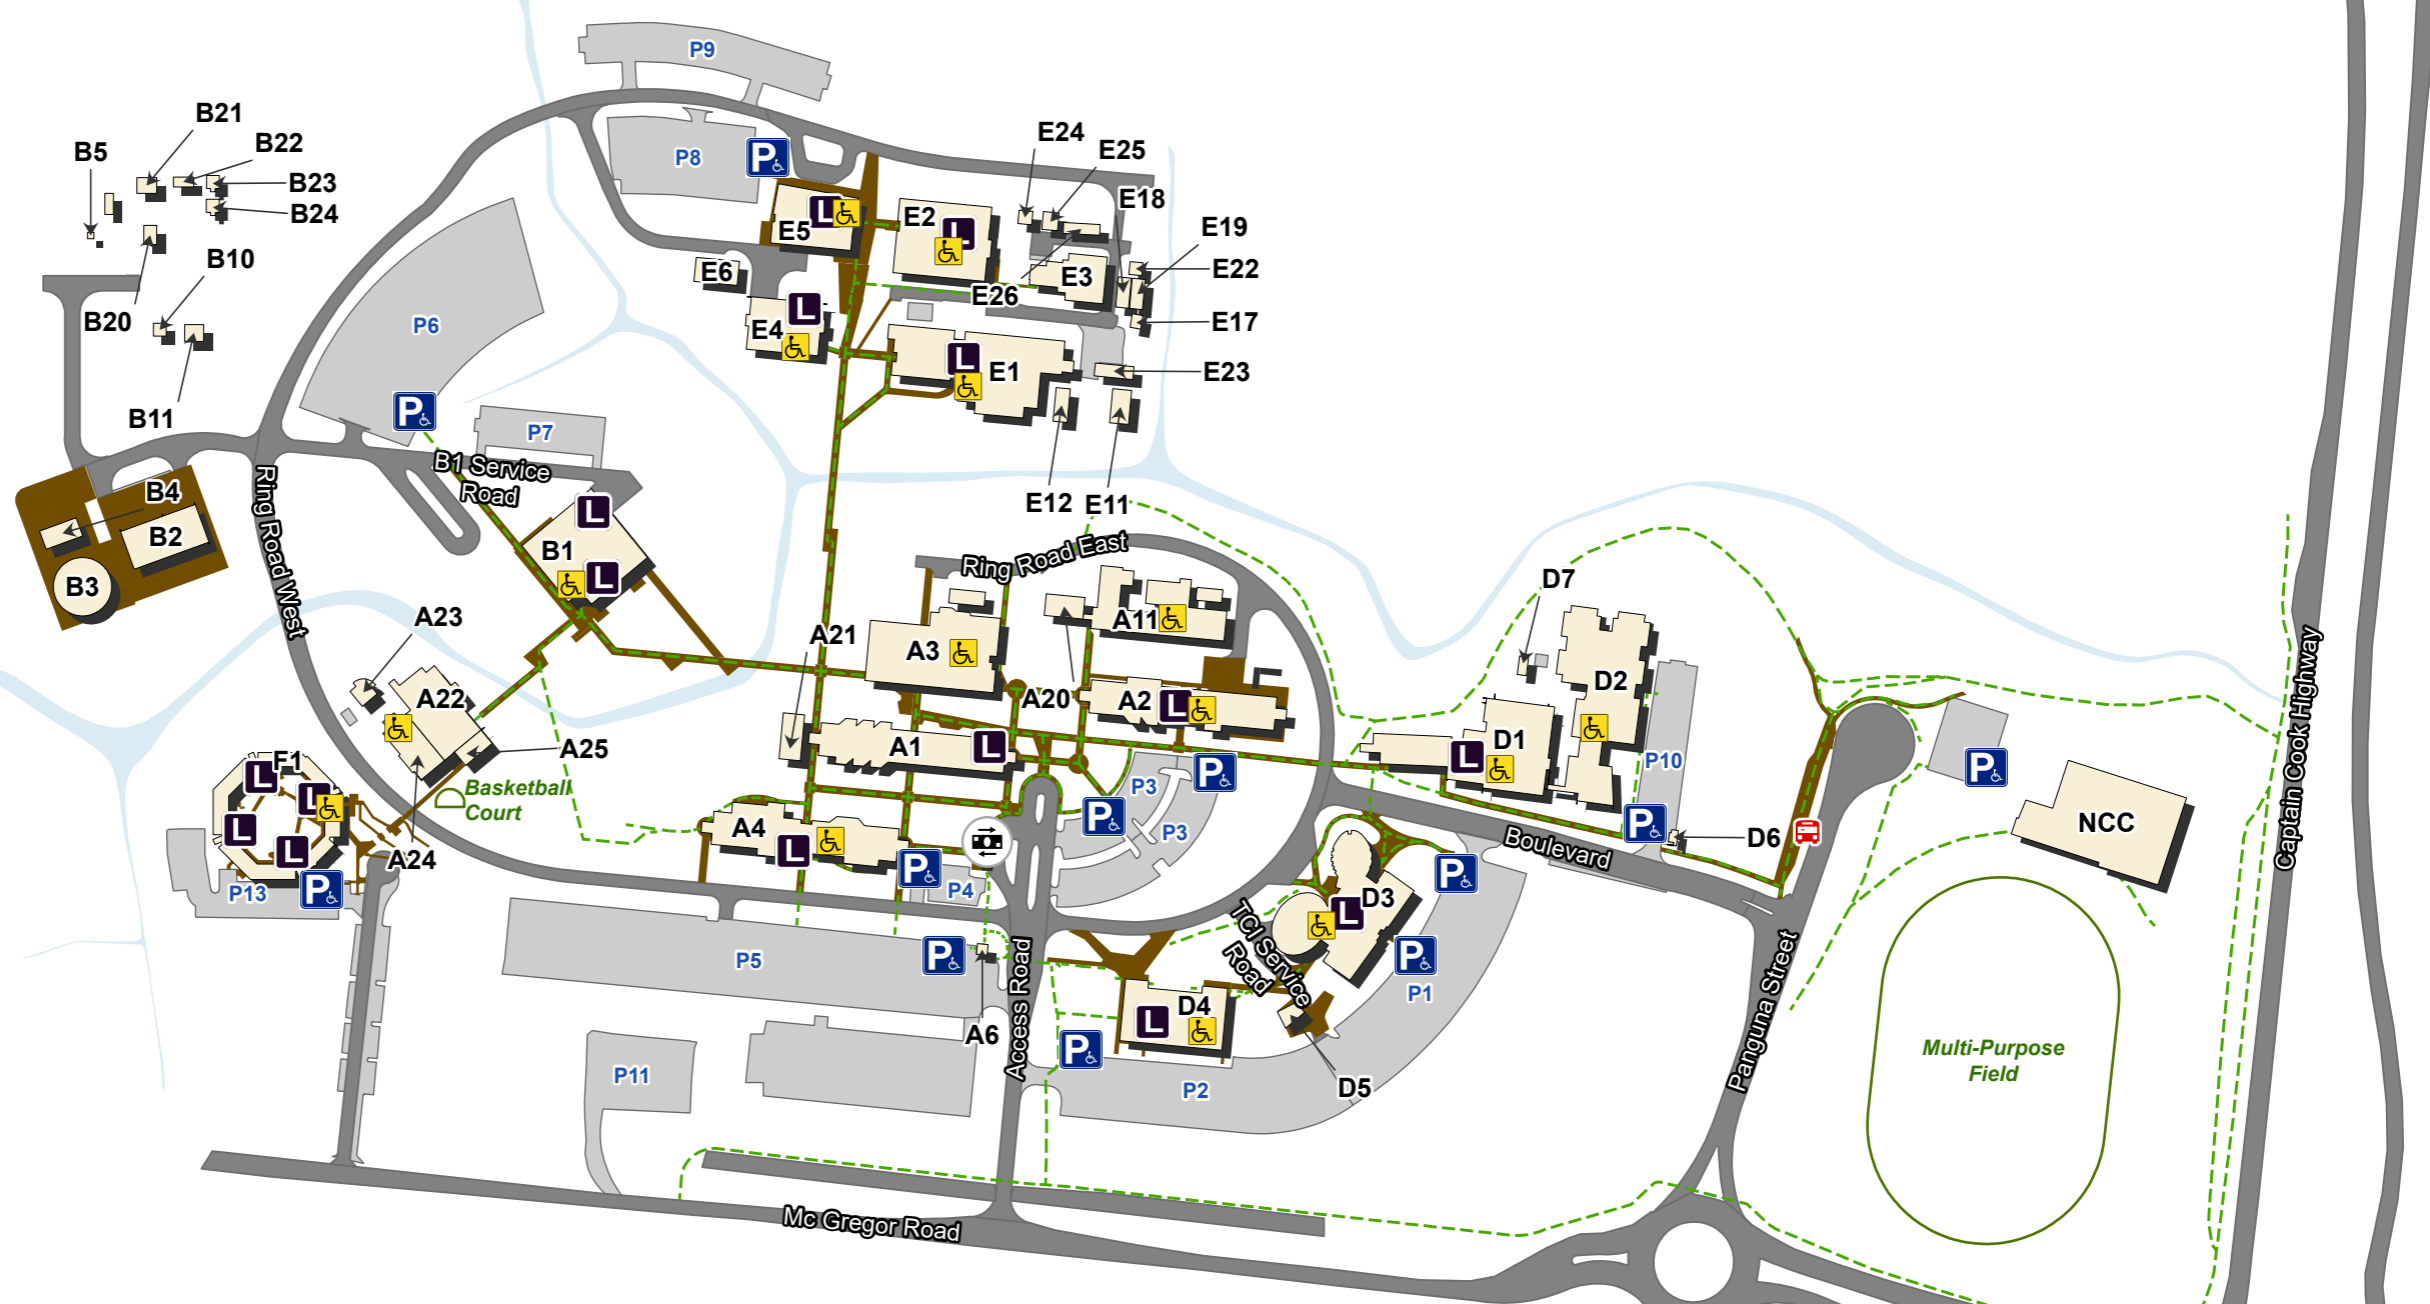

Accessibility - JCU Cairns, Nguma-bada campus, Smithfield

Legend

- Accessible Toilets
- Parking Pay Station
- Lift
- Accessible Parking
- Bus Stop
- Sports Fields
- Buildings
- Pathways
- PathAreas
- Roads
- Parking Lots
- Watercourse

Scan QR Code for Additional Campus facilities and amenities:

Interim accessibility map. JCU is developing a map with more accessibility features to be released in 2024. Any questions or feedback can be directed to AccessAbility Services accessability@jcu.edu.au