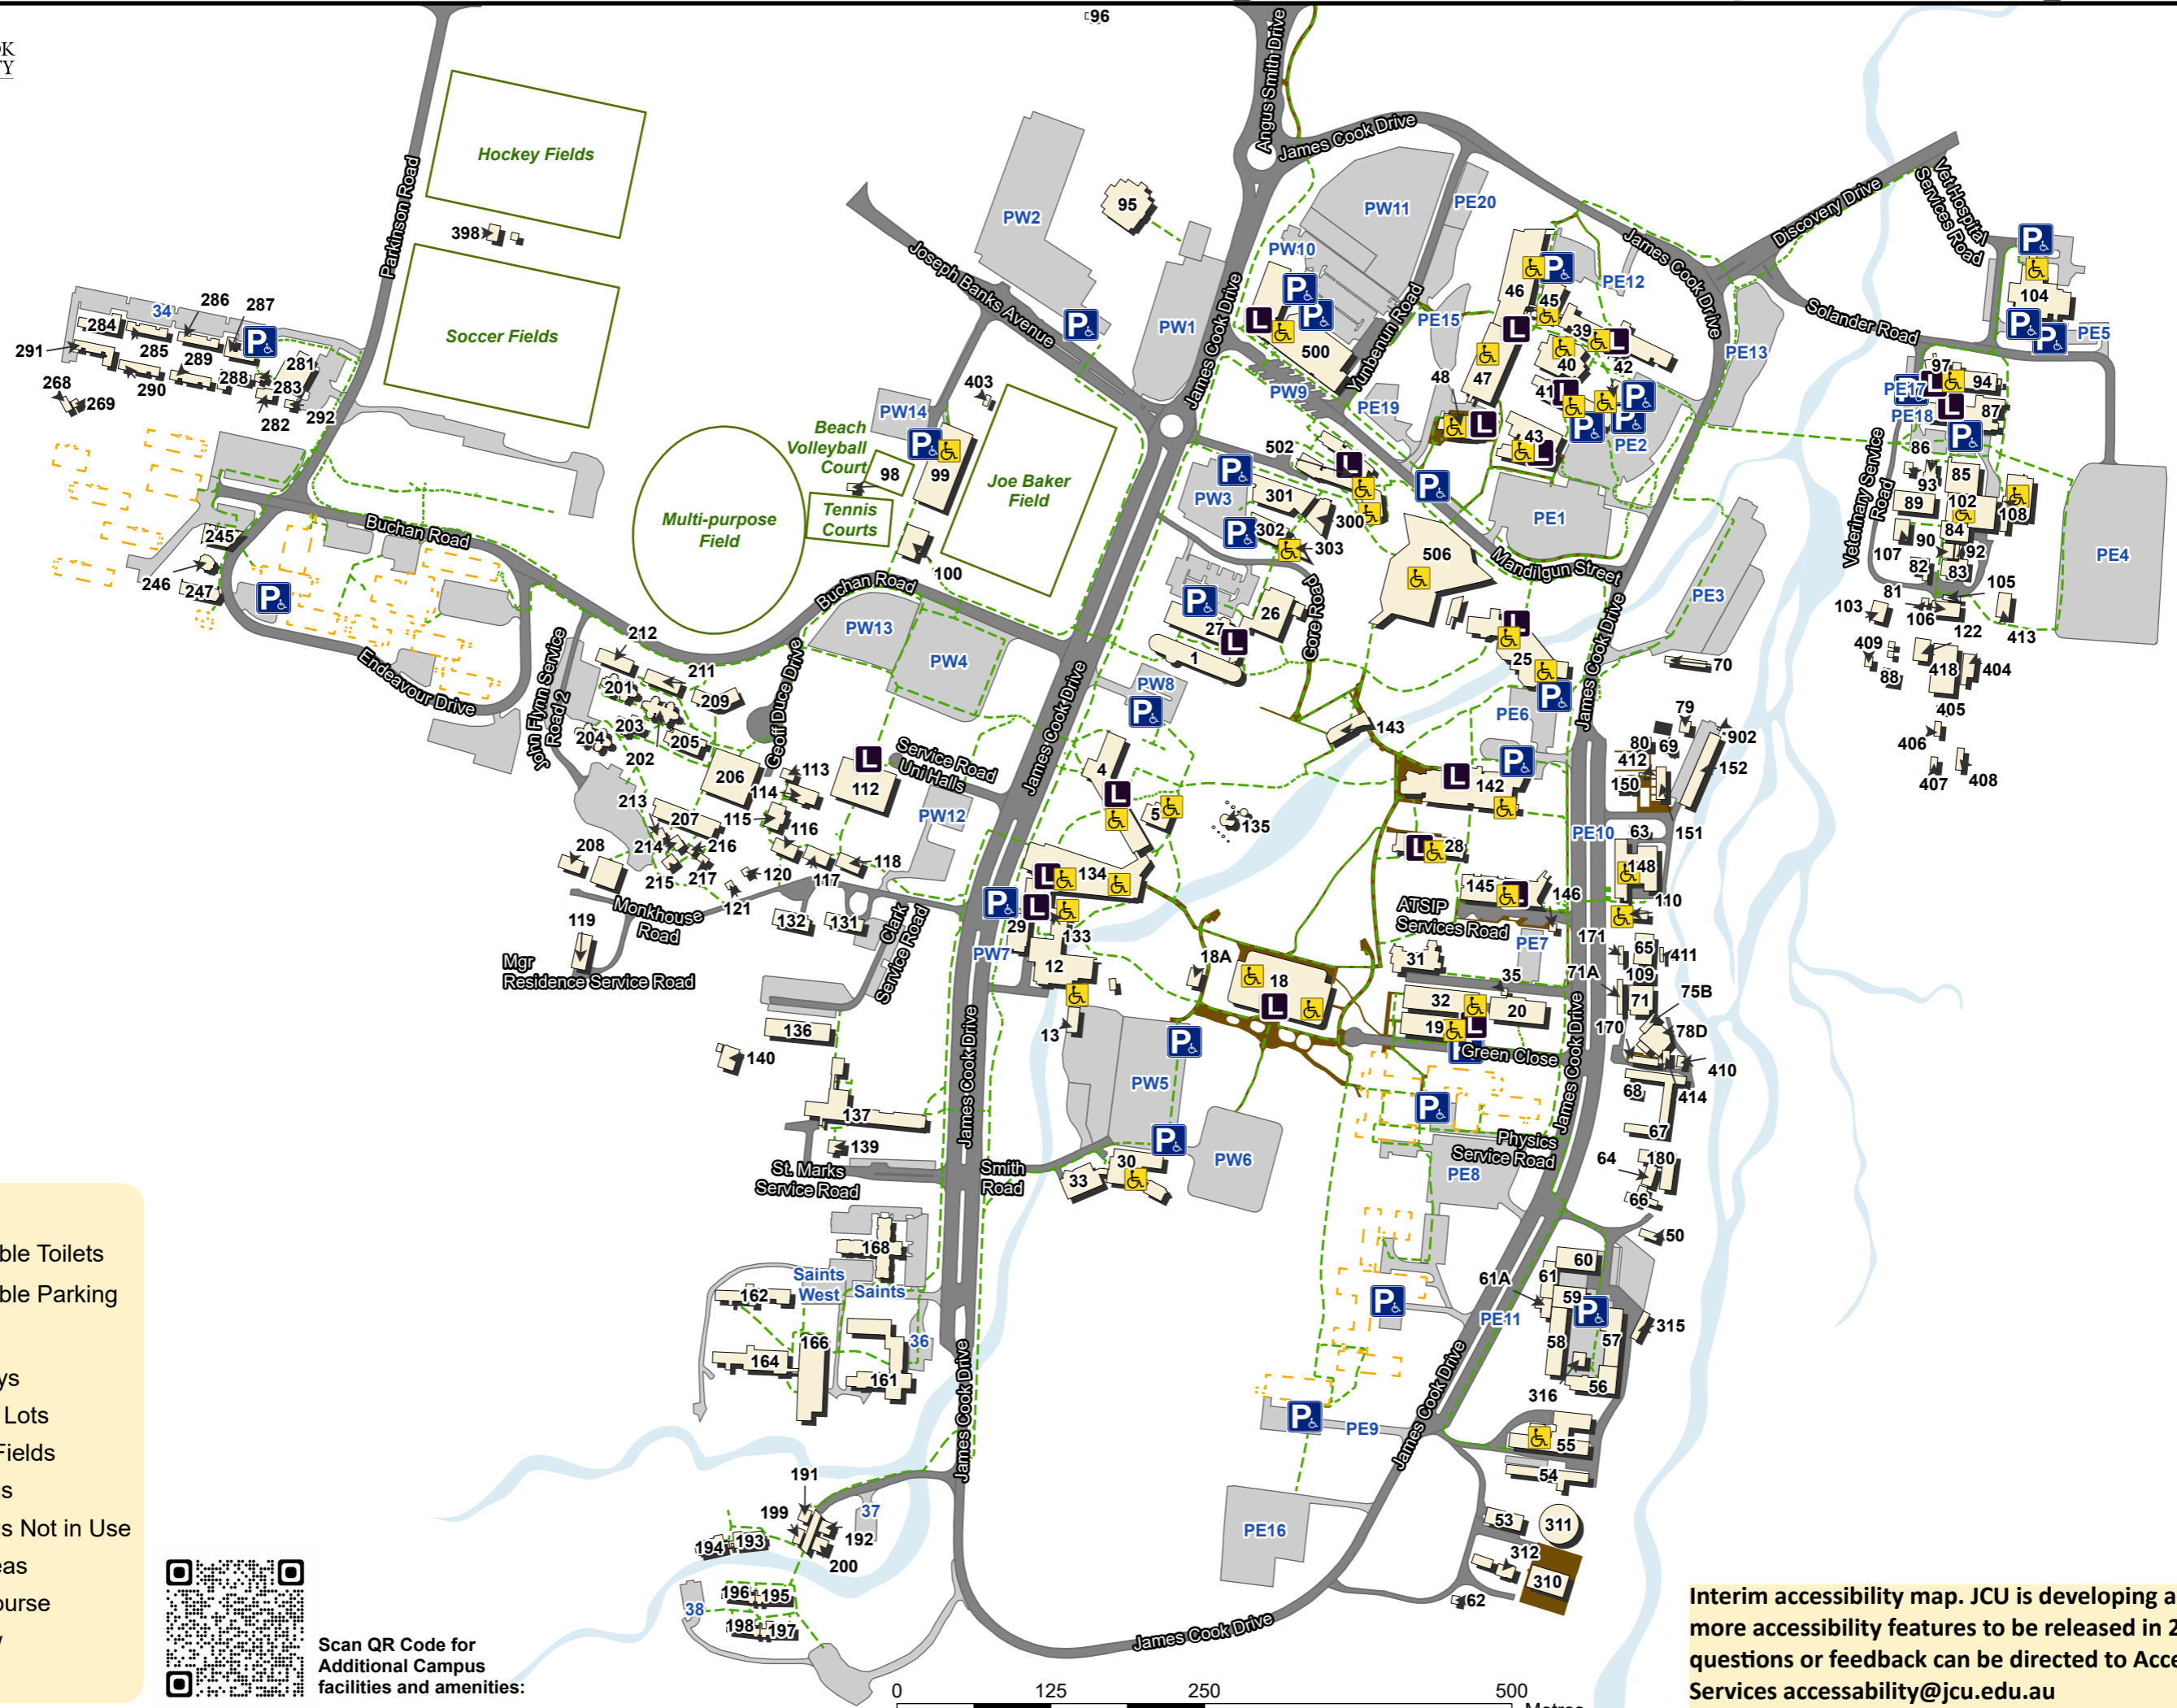

# Accessibility - JCU Townsville, Bebegu Yumba campus, Douglas

## Legend

- Accessible Toilets
- Accessible Parking
- Lift
- Pathways
- Parking Lots
- Sports Fields
- Buildings
- Buildings Not in Use
- PathAreas
- Watercourse
- Shadow
- Roads

Scan QR Code for Additional Campus facilities and amenities:

Interim accessibility map. JCU is developing a map with more accessibility features to be released in 2024. Any questions or feedback can be directed to AccessAbility Services [accessability@jcu.edu.au](mailto:accessability@jcu.edu.au)