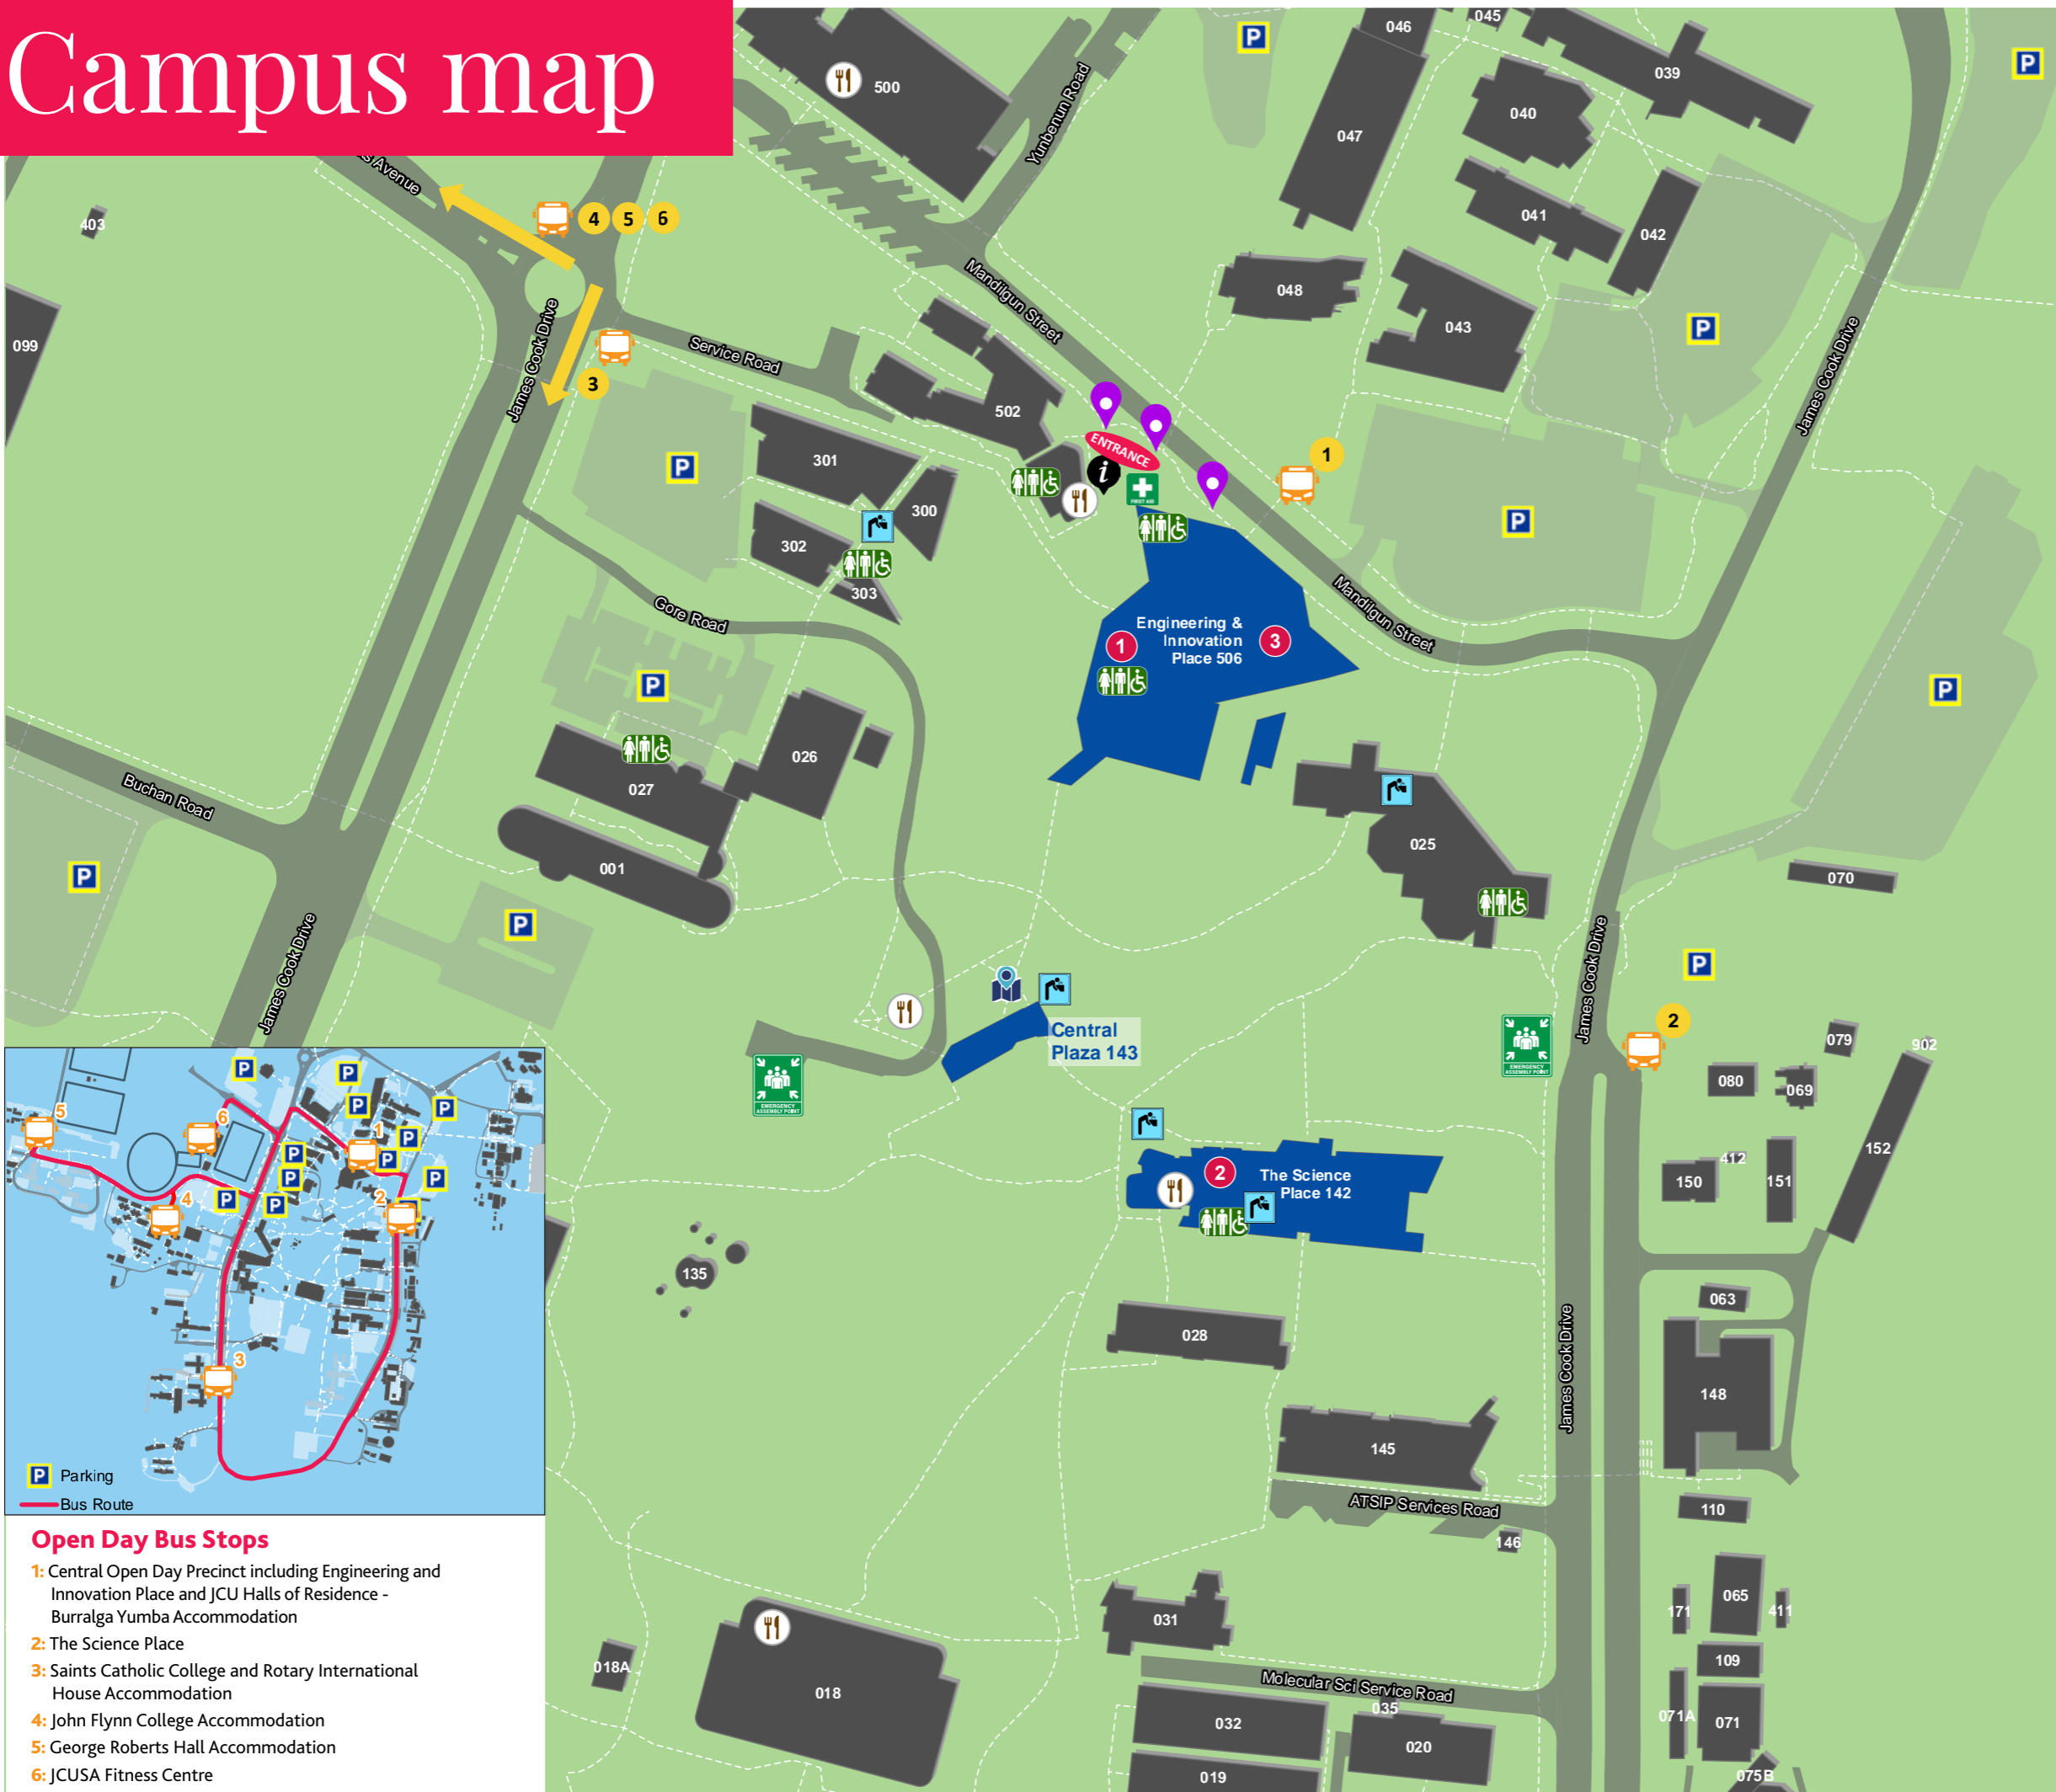

Campus map

Engineering & Innovation Place - Building 506

- Admissions
- AITHM
- Alumni
- Biomedical Sciences and Molecular Biology
- Careers and Employability
- Engineering, Maths and Physics
- Future Students Information (Domestic and International)
- Global Experience
- Healthcare Sciences
- Information Technology
- JCU Now
- Learning Development
- Medicine, Dentistry and Pharmacy
- On-Campus Accommodation
- Pathways
- Public Health and Tropical Medicine
- Scholarships and Finance

Central Plaza - Building 143

- Australian Defence
- Business, Commerce and Law
- Entertainment Hub
- JCU Student Association
- Student Services Centre

The Science Place - Building 142

- Arts, Education and Social Work
- Sciences
- Veterinary Science

FACILITIES

- Information Hub
- Water Bubblers
- Food
- Tour Desk
- Event Registration
- First Aid
- Emergency Evacuation Meeting Point
- Toilets
- Event Parking
- Bus Stops

PRESENTATIONS

- Presentation Space 1 (506-117)
- Presentation Space 2 (142-111)
- Presentation Space 3 (506-103)