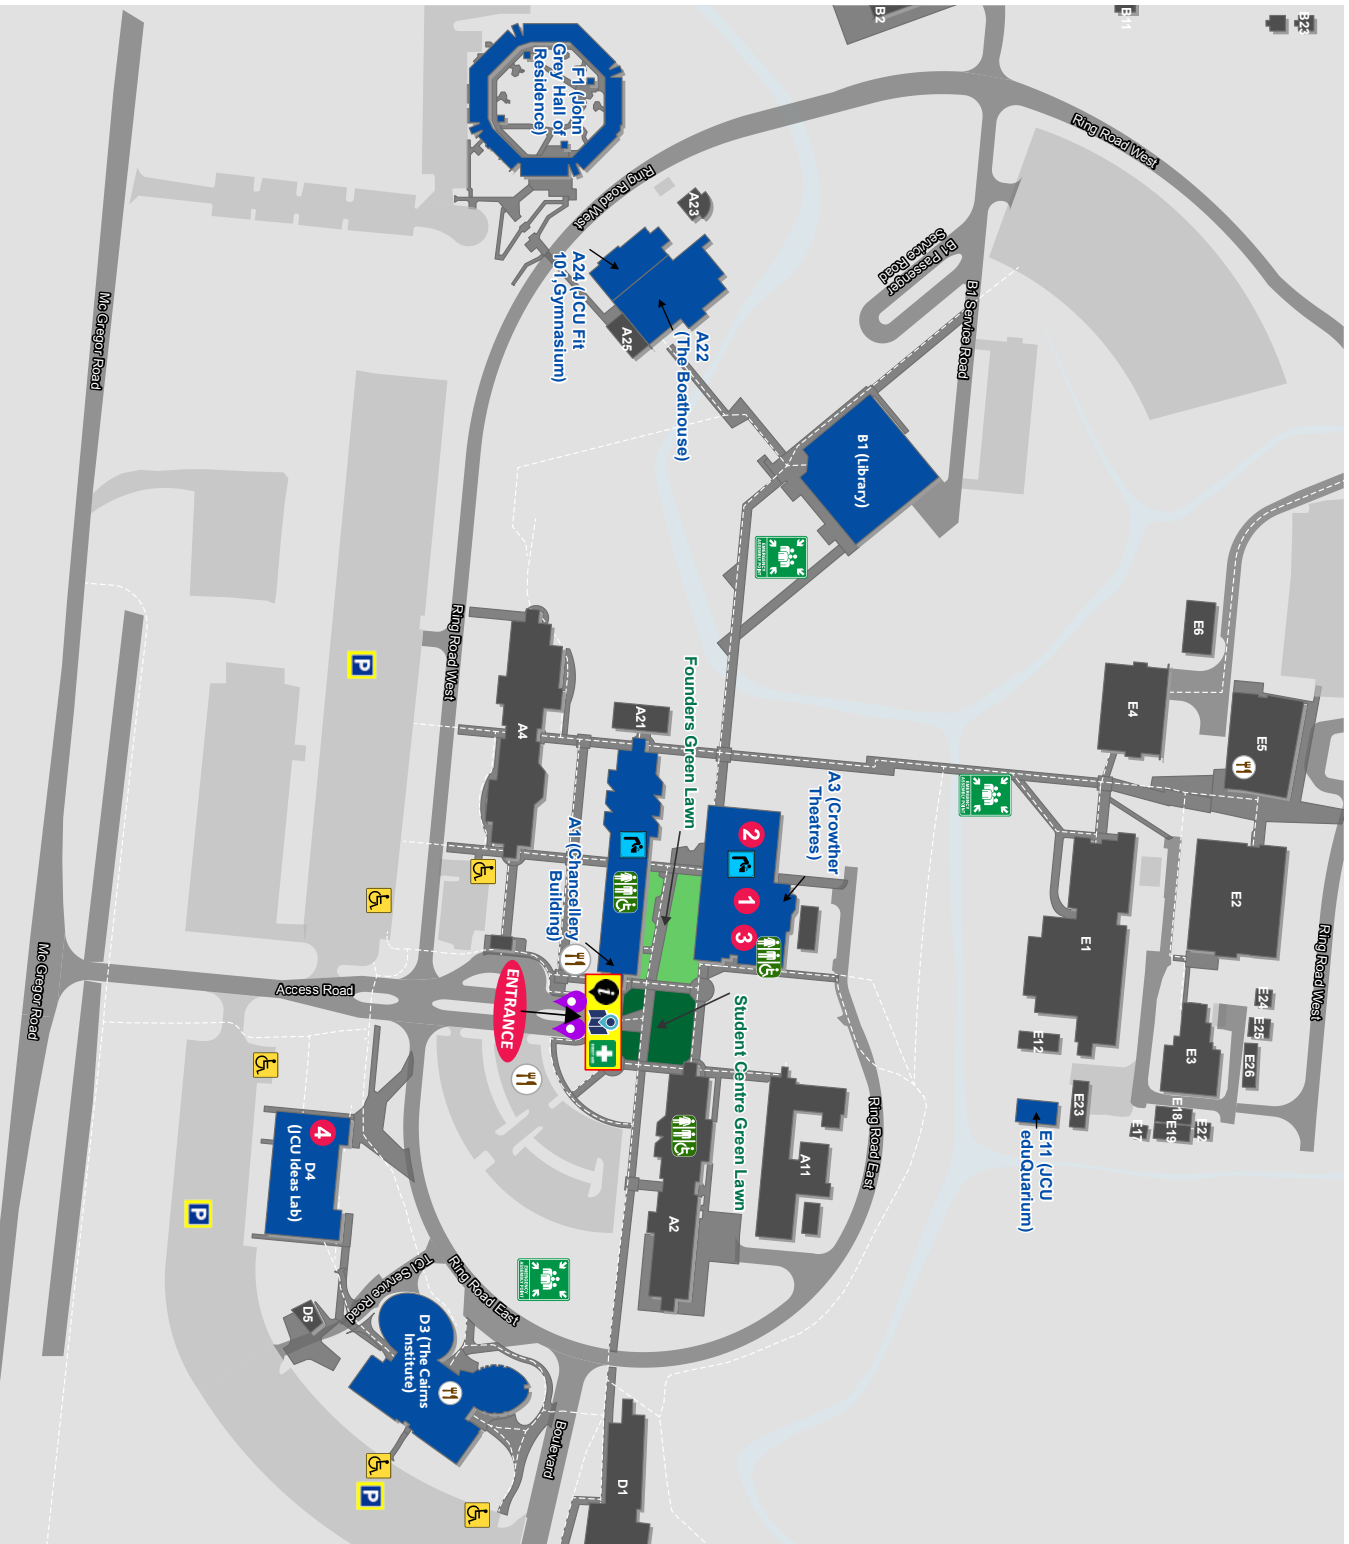

Campus Map

Founders Green Lawn

- Archaeology
- Arts, Education and Social Work
- Biomedical and Veterinary Sciences
- Dentistry
- Engineering
- Environmental Science and Management
- Information Technology
- Medicine
- Pharmacy
- Public Health and Tropical Medicine
- Science
- Zoology and Ecology

Student Centre Green Lawn

- Australian Defence Force
- Allied Health and Psychology
- Business, Law and Commerce
- JCU Research Stations
- JCU Student Association
- JCU Student Services Centre
- Nursing and Midwifery
- On-campus Accommodation

Crowther Theatres, Building A3

- Admissions
- Careers and Employability
- Global Experience
- Learning Development
- Pathways
- Presentations
- QIAC

Information Hub

- First Aid
- Information Desk
- Tour Desk and Departure Location

Chancellery, Building A1

- Alumni Lounge

FACILITIES

- Information Hub
- Water Bubblers
- Food
- Tour Desk
- Event Registration
- First Aid
- Emergency Evacuation Meeting Point
- Toilets
- Accessible Parking
- Event Parking

PRESENTATIONS

1. 1 Presentation Space 1 (A3, 001)
2. 2 Presentation Space 2 (A3, 003)
3. 3 Presentation Space 3 (A3, 002)
4. 4 Presentation Space 4 (D4, 012)