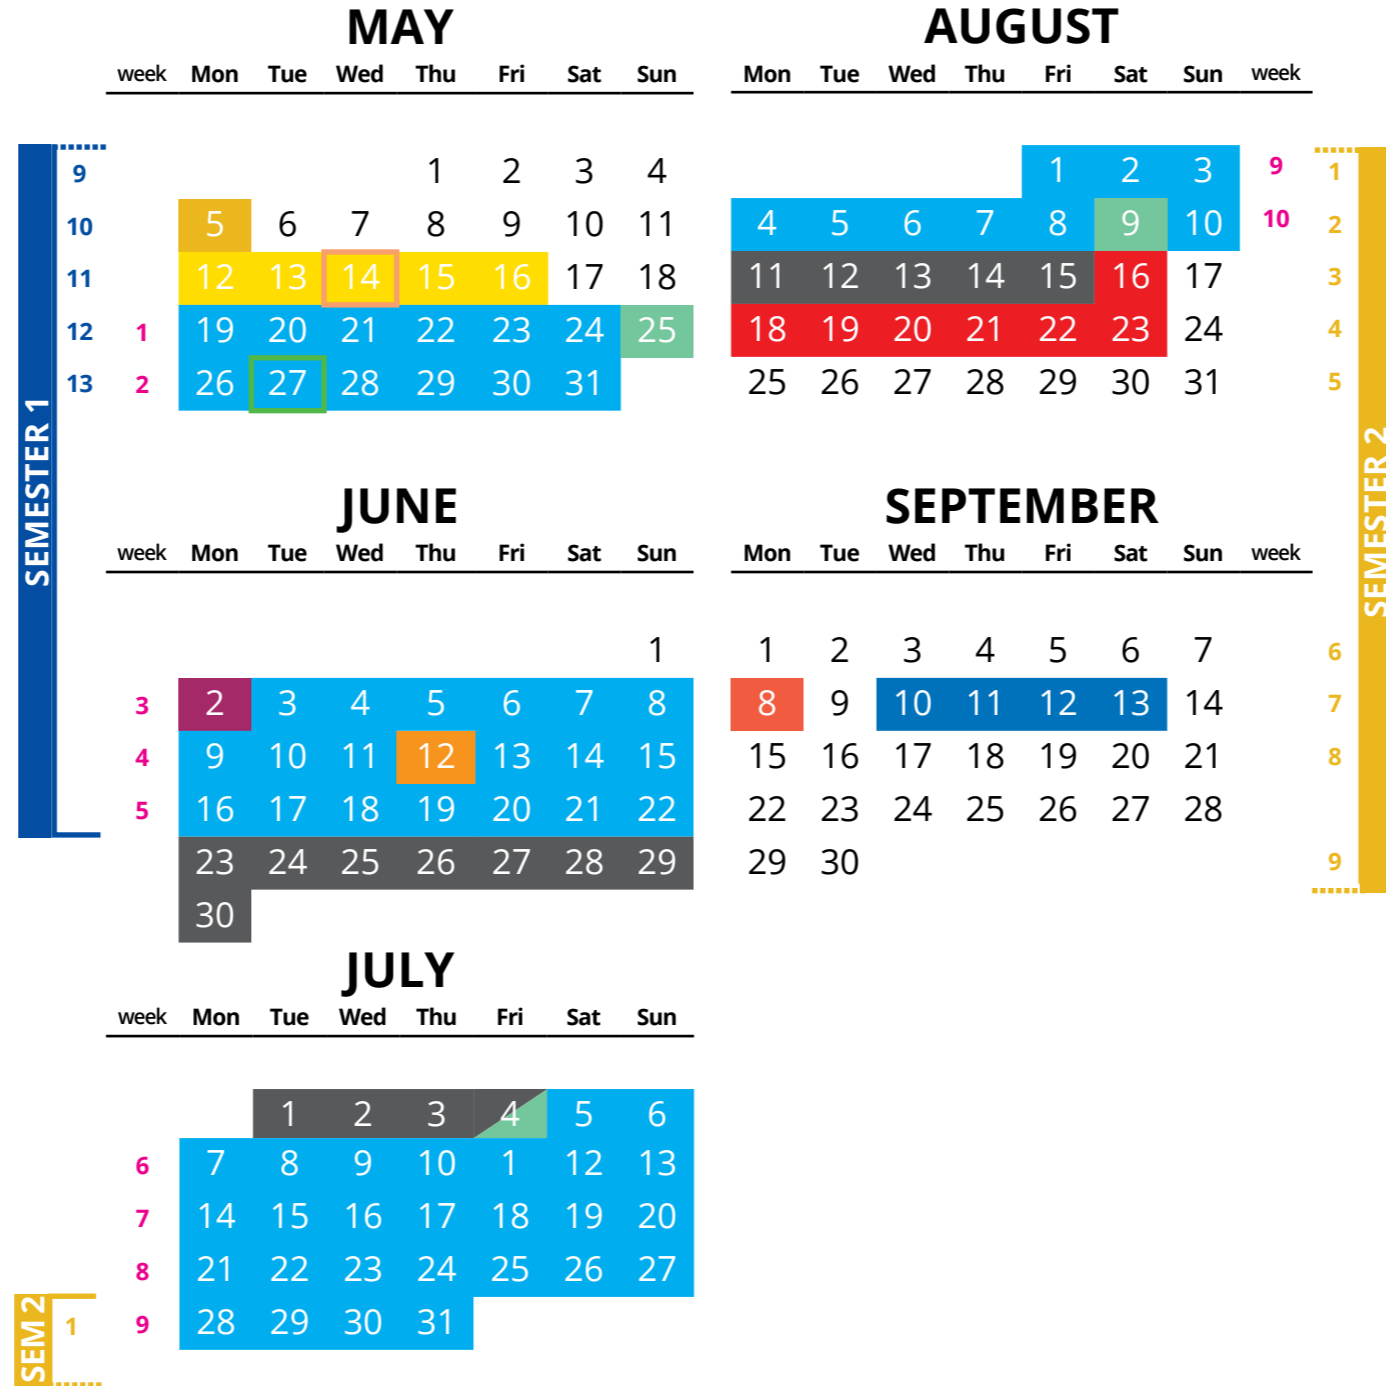

May 2025

- MON 5** Public Holiday: Labour Day
- MON 12-FRI 16** Orientation Week
- WED 14** International Orientation
- MON 19** Trimester 2 begins
- SUN 25** Enrolments close
- TUE 27** Class Registration closes

June 2025

- MON 2** Payment Due Date
- THU 12** Census Date
- MON 23-MON 30** Lecture Recess

July 2025

- TUES 1-FRI 4** Lecture Recess
- FRI 4** Last Withdrawal without Academic Penalty

August 2025

- SAT 9** Last Date to Withdraw in eStudent
- MON 11-FRI 15** Study Vacation
- SAT 16-SAT 23** Exam Period
- SAT 23** Trimester 2 ends

IMPORTANT DATES TR3

August

- MON 25** Credit/Course Transfer/Return to Study Applications close
- TUE 26** Class Registration opens

September 2025

- MON 8-FRI 12** Orientation Week
- WED 10** International Orientation
- MON 15** Trimester 3 begins
- SUN 21** Enrolments close
- TUE 23** Class Registration closes
- MON 29** Payment Due Date

October 2025

- MON 6** Public Holiday: King's Birthday
- THU 9** Census Date
- MON 20-FRI 24** Lecture Recess
- FRI 24** Last Withdrawal without Academic Penalty

November 2025

- SAT 29** Last Date to Withdraw in eStudent