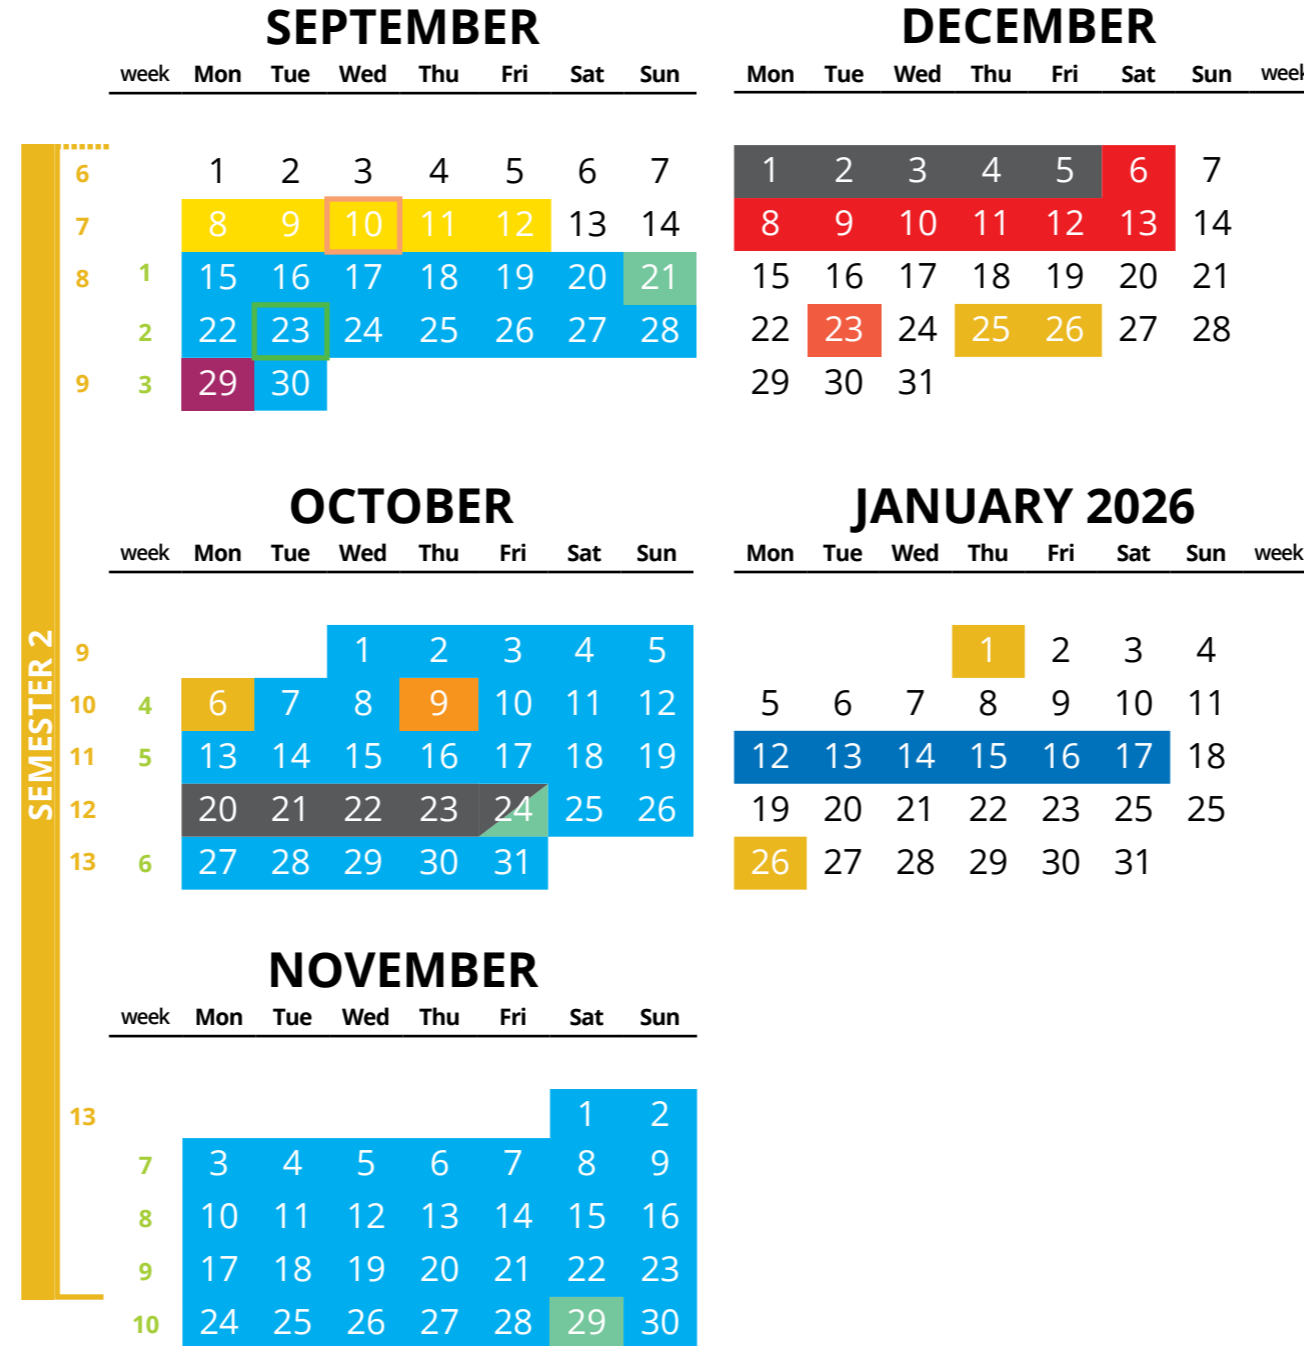

June 2025

- MON 2** Payment Due Date
- THU 12** Census Date
- MON 23-MON 30** Lecture Recess

July 2025

- TUES 1-FRI 4** Lecture Recess
- FRI 4** Last Withdrawal without Academic Penalty

August 2025

- SAT 9** Last Date to Withdraw in eStudent
- MON 11-FRI 15** Study Vacation
- SAT 16-SAT 23** Exam Period
- SAT 23** Trimester 2 ends

IMPORTANT DATES TR3

August

- MON 25** Credit/Course Transfer/Return to Study Applications close
- TUE 26** Class Registration opens

September 2025

- MON 8-FRI 12** Orientation Week
- WED 10** International Orientation
- MON 15** Trimester 3 begins
- SUN 21** Enrolments close
- TUE 23** Class Registration closes
- MON 29** Payment Due Date

October 2025

- MON 6** Public Holiday: King's Birthday
- THU 9** Census Date
- MON 20-FRI 24** Lecture Recess
- FRI 24** Last Withdrawal without Academic Penalty

November 2025

- SAT 29** Last Date to Withdraw in eStudent

December 2025

- MON 1-FRI 5** Study Vacation
- SAT 6-SAT 13** Exam Period
- SAT 13** Trimester 3 ends
- MON 23** Results Published
- THU 25** Public Holiday: Christmas Day
- FRI 26** Public Holiday: Boxing Day